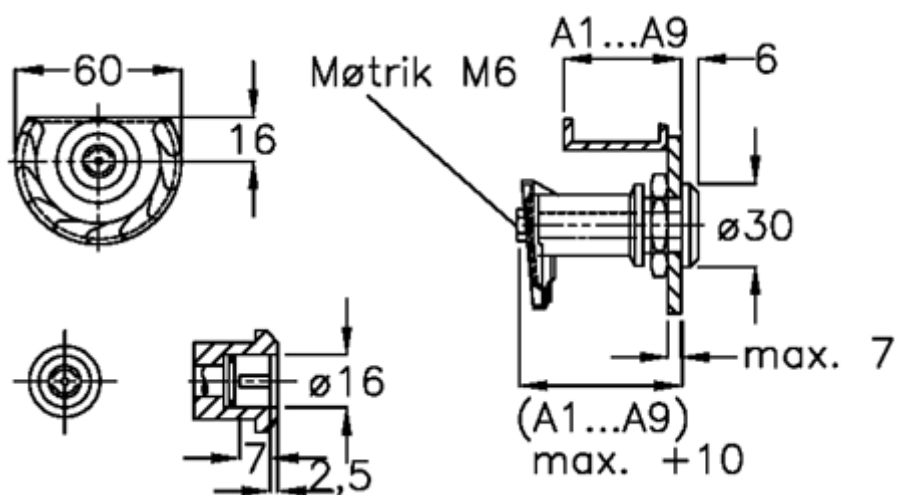

Data Sheet

Article number: 209180371
Description: E+G Door lock
GN 119-VDE-A7-NI

Measures

Door + frame thickness = 47-55

Measure type = A7